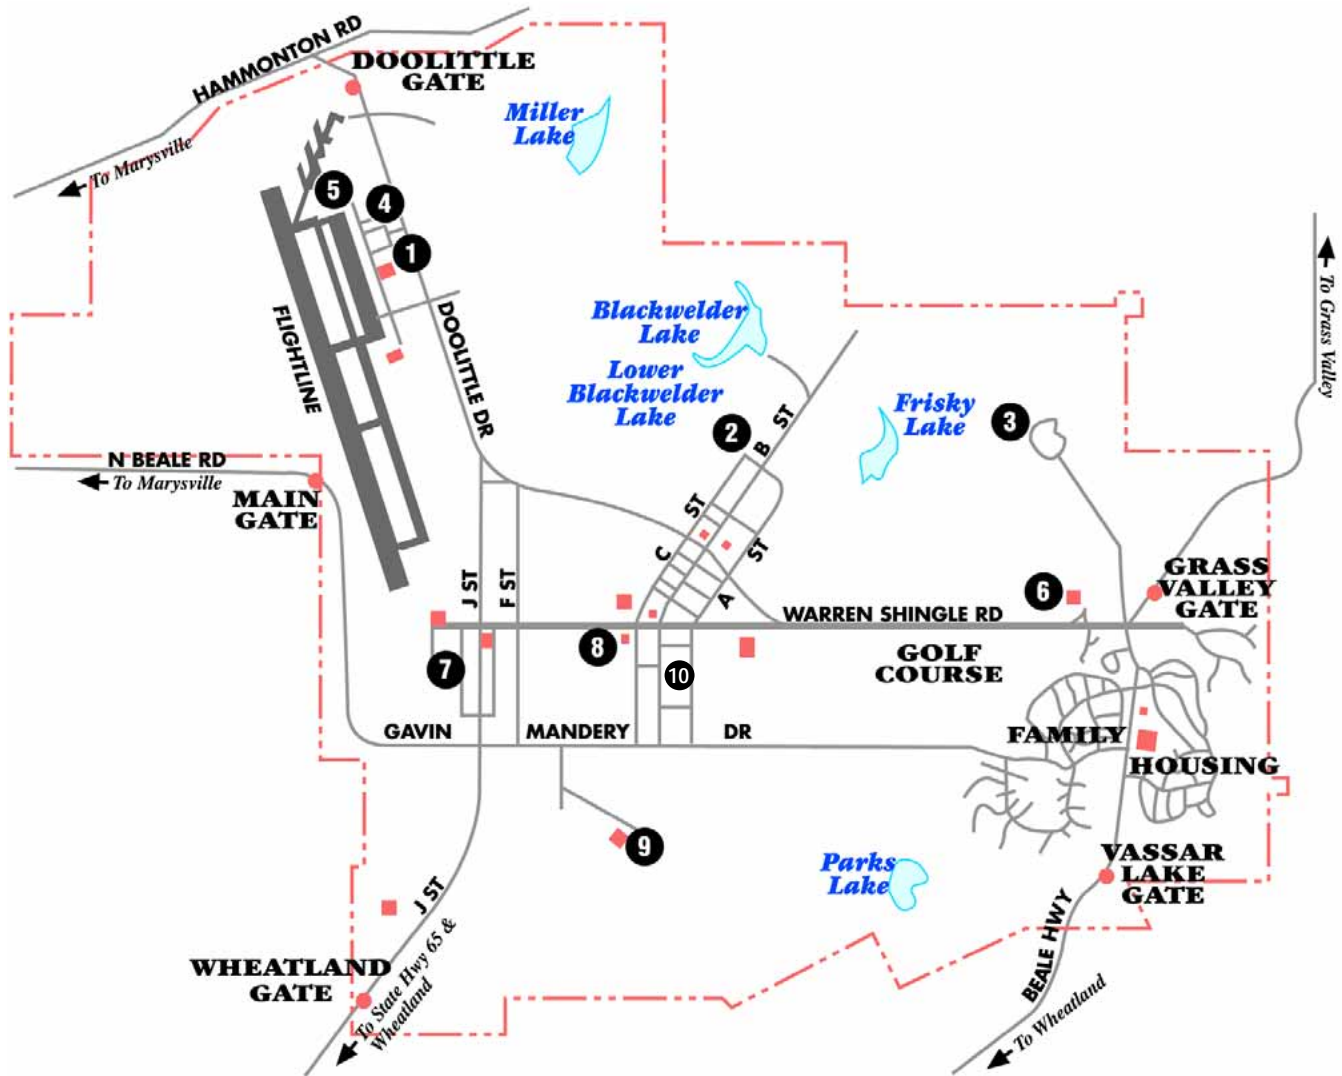

# BEALE AFB

## LEGEND

|                           |                       |    |
|---------------------------|-----------------------|----|
| 9th OG/9th LG, Bldg 1086  | 19501 Edison Ave.     | 1  |
| FamCamp                   | 34th & C St           | 2  |
| PAVE PAWS                 | 7400 Spencer Paul Rd. | 3  |
| Ramoneda Grill            |                       | 4  |
| Aero Club                 | Bldg 1204             | 5  |
| Clinic                    | 15301 Warren Shingle  | 6  |
| AAFES Service Station     | 5900 J St.            | 7  |
| 9th RW Headquarters       | 5950 C St.            | 8  |
| Rod & Gun Club            | 4950 D St.            | 9  |
| Lodging, Gold Country Inn | 24112 ACT             | 10 |