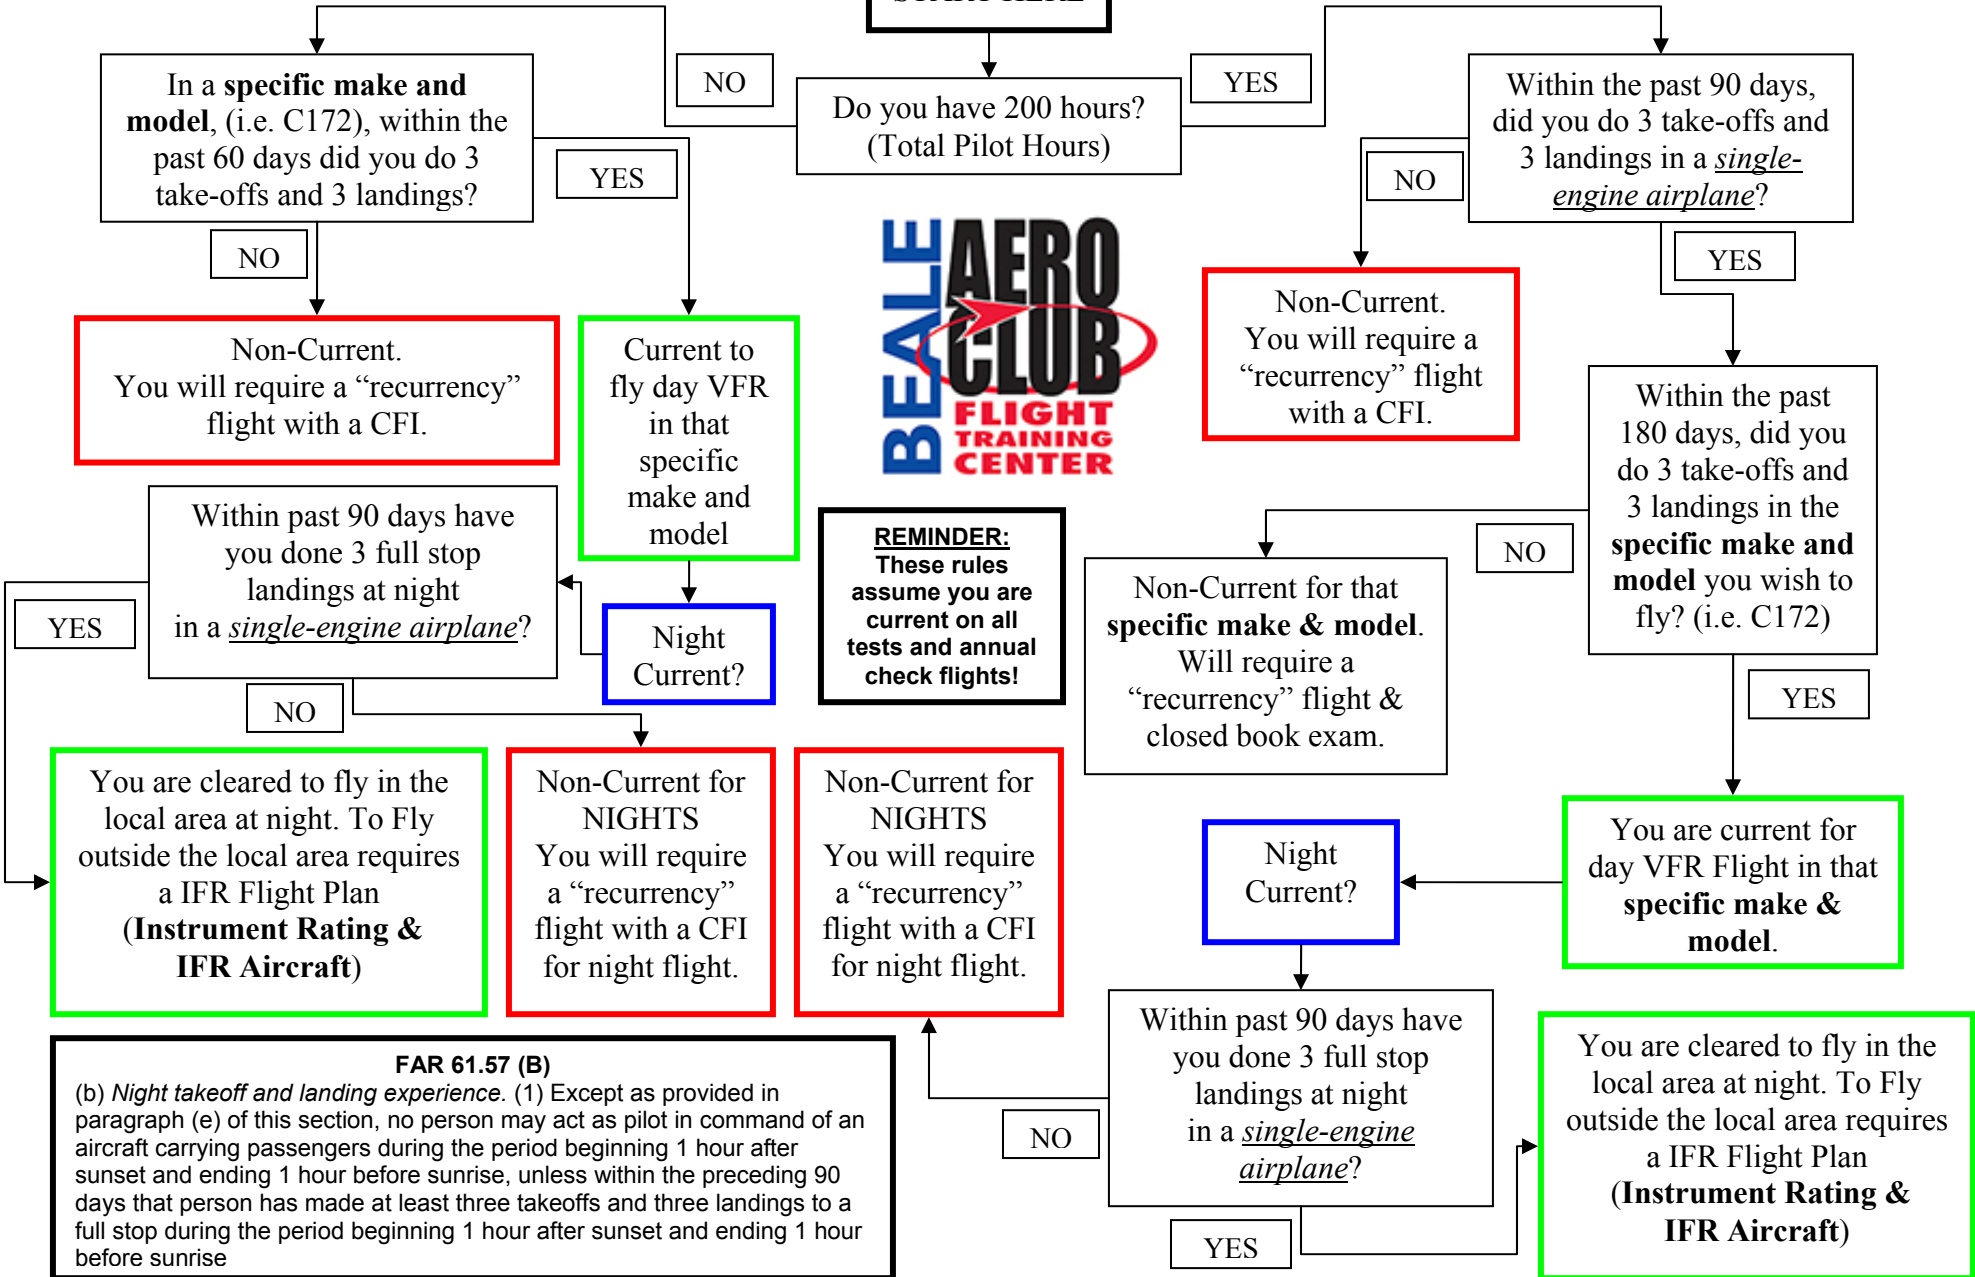

**Beale AFB Aero Club Solo Flight Requirements**  
**AFMAN 34-232 (7 FEBRUARY 2007)**  
**3.12 Pilot Currency & 3.17.2.7 Night Flights**

**START HERE**

**REMINDER:**  
 These rules  
 assume you are  
 current on all  
 tests and annual  
 check flights!

**FAR 61.57 (B)**  
 (b) *Night takeoff and landing experience.* (1) Except as provided in paragraph (e) of this section, no person may act as pilot in command of an aircraft carrying passengers during the period beginning 1 hour after sunset and ending 1 hour before sunrise, unless within the preceding 90 days that person has made at least three takeoffs and three landings to a full stop during the period beginning 1 hour after sunset and ending 1 hour before sunrise